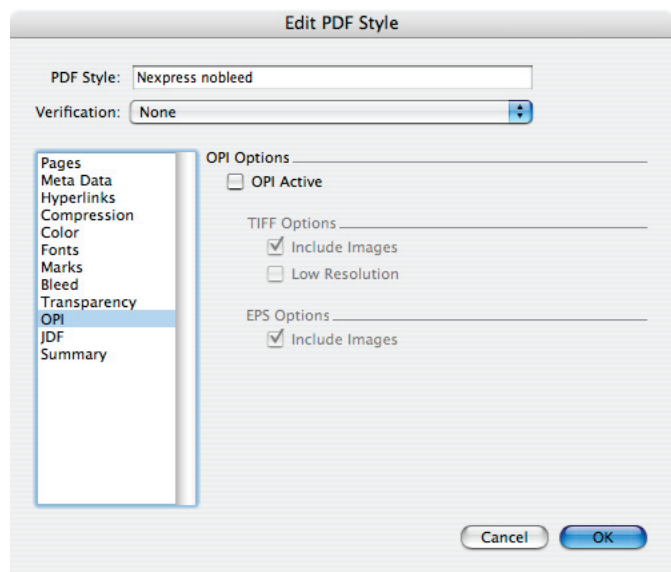

QuarkXPress 7.0 How-To...

Export a Print Ready PDF for NexPress

Do not use OPI

JDF settings are not needed

403 Brightseat Rd
Landover, MD 20785
301.499.9200
(toll free) 1.800.651.5050
(fax) 301.499.9304
www.corppress.com