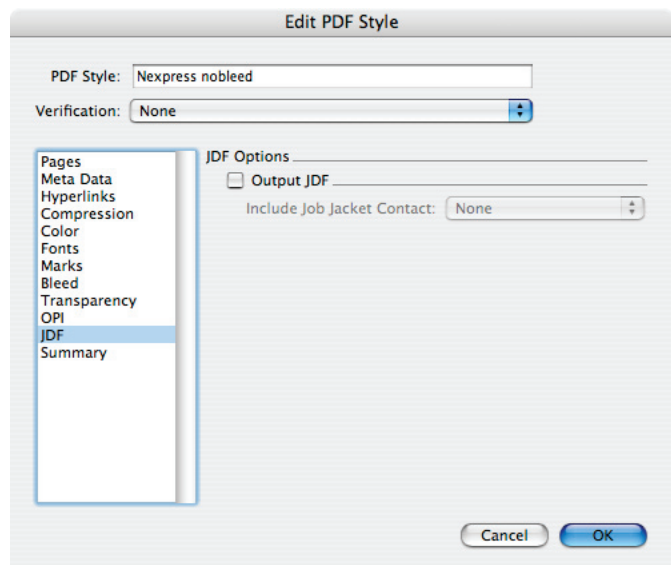

JDF settings are not needed