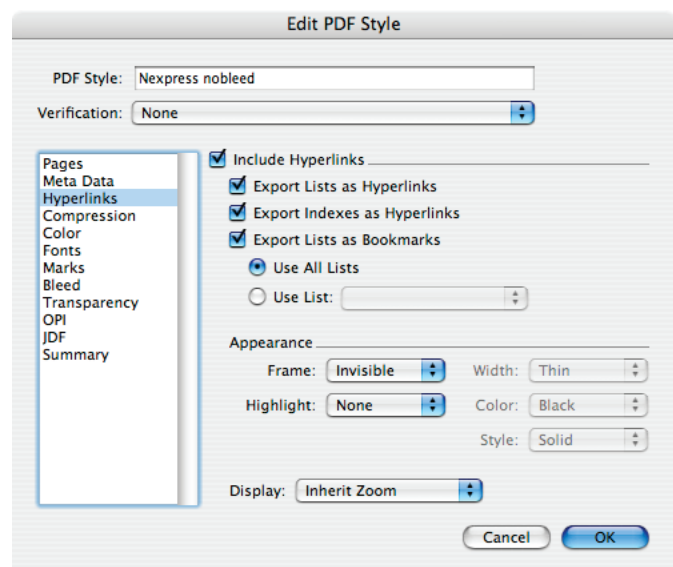

Leaving these options to their default settings is fine.